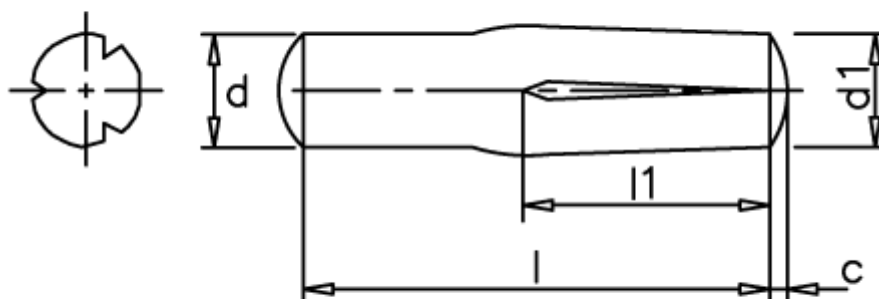

# Data Sheet

Article number: 080435211

Description: KLEE Slotted pin S4 5x16  
Stainless 1.4305

## Measures

---

c = 0,75

d = 5.0

d1 = 5.20

l1 = 1/2 l

Length = 16